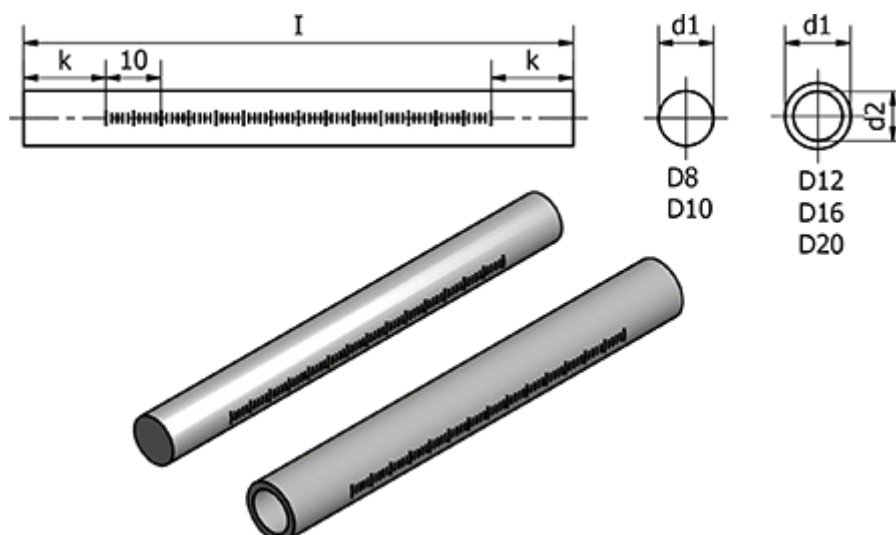

Article number: 204801D15250NILS

Description: E+G Retaining tube with scales - GN 480.1-D15-250-NI-LS

## Measures

d1	= 15
d2	= 12
l	= 250
k	= 20
Weight (g)	= -